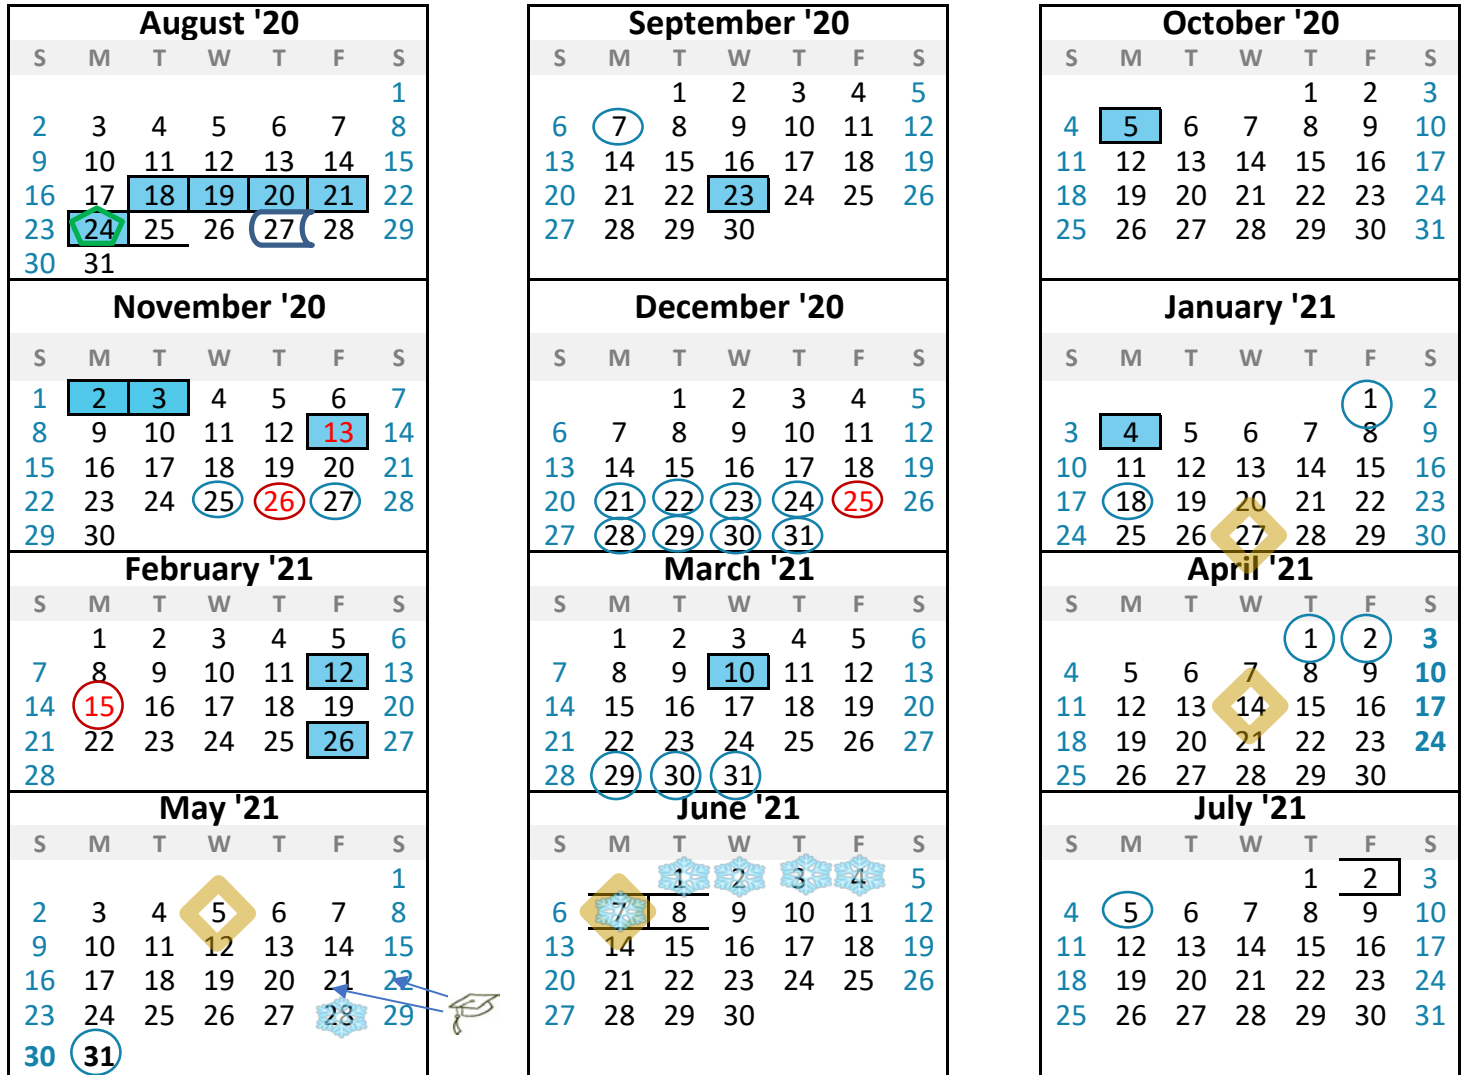

First Day of Classes..... August 25  
 First Day of Kindergarten..... August 27  
 Last Day of Classes..... June 7

First Day of Summer School 2021..... June 8  
 Last Day of Summer School 2021..... July 2

**Dates School NOT in Session**

Legal Holidays.....November 26, December 25, February 15, July 5  
 Labor Day ..... September 7  
 Election Day.....November 3  
 Thanksgiving Vacation..... November 25 –27  
 Winter Recess..... December 23 – January 4  
 Martin Luther King’s Birthday..... January 18  
 Presidents’ Day..... February 15  
 Spring Recess..... March 29 – April 2  
 Memorial Day..... May 31

 April 14 and May 5 are tentative flex half school days. By March 1st, Snow days are built into the calendar (May 28 - June 7) in addition to the flex days. If the district uses fewer than 36 hours of inclement weather during the year, the unused days will be removed from the end of the school year.